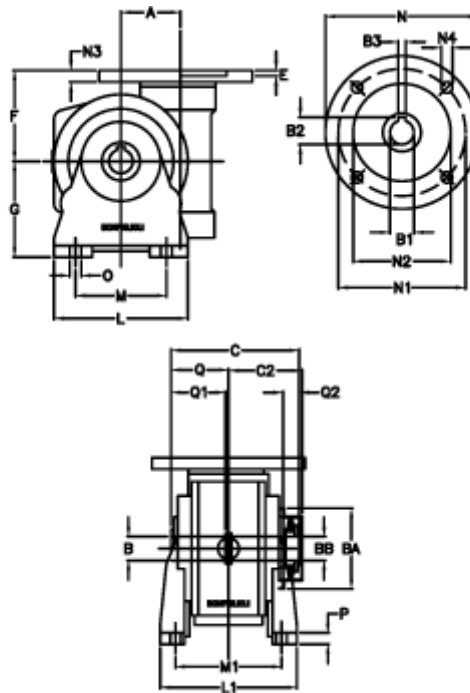

Article number: 390204402832816
 Description: Worm Gear with Torque Limiter
 VF 44-L1-V-28-P71B14

Measures

a	= 44.60	C2	= 48	M1	= 81.0	Q	= 32.0
B	= 18	Description	= VF 44V-xx-71B14	N	= 105	Q1	= 32
B1 E7	= 14	E	= 2.0	N1	= 85	Q2	= 12
B2	= 16.3	F	= 65	N2	= 70		
B3 H9	= 5	g	= 72	N3	= 10.0		
BA	= 40	L	= 90	N4	= 7		
BB H7	= 11	L1	= 98.0	O	= 8.5		
C	= 79	m	= 52	P	= 10		